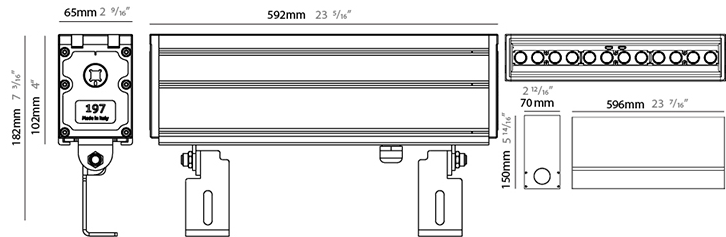

SLASH RECESSED

E12I0001- -

base number   Color   Lens
Temperature   Options

1. To build a product code in our configurator select the specify button on the base model # product page
2. To build a manual product code on this datasheet choose from the options listed below in blue font and add the suffix to the base model #

GENERAL

Series: Slash
Brand: Unonovesette
Division: Exterior
Mounting Type: Recessed
Mounting Location: In-Ground
Subcategory: Wallwash

PHYSICAL

Shape: Rectangle
Length (mm): 592
Length (in): 23 5/16
Width (mm): 65
Width (in): 2 9/16
Height (mm): 102
Height (in): 4
Light Distribution: Adjustable / Direct
Weight (kg): 4
Weight (lbs): 8.8
Load Resistance (kg): 2500
Load Resistance (lbs): 5511
Diffuser: Extra clear tempered 6mm
Fixture Finish: BLK
Fixture Material: Extruded Aluminum
Cable Details: IP67 30cm Cable with Easy Lock system

ELECTRICAL

Lamp Type: LED
Input Wattage (W): 40.6
Total Output Wattage (W): 36.8
Dimming: 0-10V Dimming
Driver Included: Yes
Driver Location: Integrated
Driver Type: Constant Current - Universal
Driver Class: Class 2
Input Voltage (V): 120 - 277
Constant Current (MA): 500

LED

Color Temperature (°K): 2700 / 3000 / 4000
Nominal Lumen (lm): 3920
CRI: >82 CRI
Lamp Life (hrs): 100000

OPTICAL

Optic°: 10 / 28 / 40 / 12x32
Adjustability: Tilt ±20°

RATINGS AND CERTIFICATIONS

Certified By: Certified for North American Standards
IP Rating: IP67
IK Rating: IK09