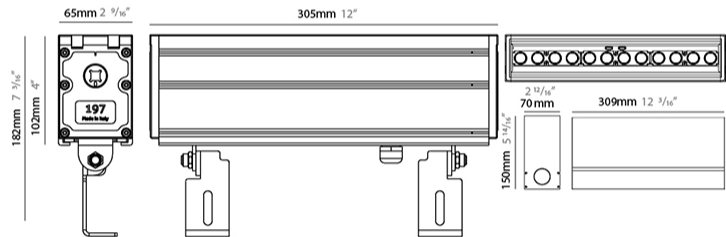

SLASH RECESSED

E1210000- -

base number   Color   Lens
Temperature   Options

1. To build a product code in our configurator select the specify button on the base model # product page
2. To build a manual product code on this datasheet choose from the options listed below in blue font and add the suffix to the base model #

GENERAL

Series: Slash
Brand: Unonovesette
Division: Exterior
Mounting Type: Recessed
Mounting Location: In-Ground
Subcategory: Wallwash

PHYSICAL

Shape: Rectangle
Length (mm): 305
Length (in): 12
Width (mm): 65
Width (in): 2 9/16
Height (mm): 102
Height (in): 4
Light Distribution: Adjustable / Direct
Weight (kg): 2
Weight (lbs): 4.4
Load Resistance (kg): 2500
Load Resistance (lbs): 5511
Diffuser: Extra clear tempered 6mm
Fixture Finish: BLK
Fixture Material: Extruded Aluminum
Cable Details: IP67 30cm Cable with Easy Lock system

ELECTRICAL

Lamp Type: LED
Input Wattage (W): 20.89
Total Output Wattage (W): 18.48
Dimming: 0-10V Dimming
Driver Included: Yes
Driver Location: Integrated
Driver Type: Constant Current - Universal
Driver Class: Class 2
Input Voltage (V): 120 - 277
Constant Current (MA): 500

LED

Color Temperature (°K): 2700 / 3000 / 4000
Nominal Lumen (lm): 1960
CRI: >82 CRI
Lamp Life (hrs): 100000

OPTICAL

Optic°: 10 / 28 / 40 / 12x32
Adjustability: Tilt ±20°

RATINGS AND CERTIFICATIONS

Certified By: Certified for North American Standards
IP rating: IP67
IK Rating: IK09